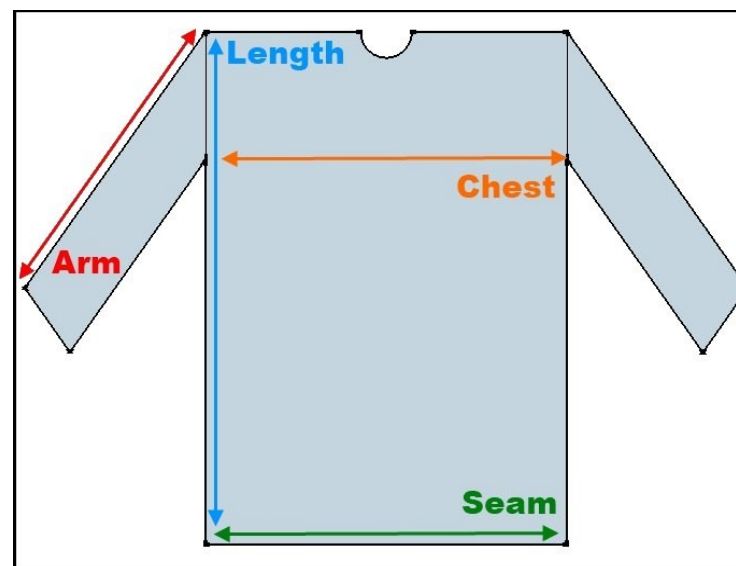

Combat Shirtst with Elastic Torso

Jackets	S	M	L	XL	XXL	XXXL	
Chest	40cm	44cm	48cm	52cm	56cm	60cm	(x2 for circumference)
Arm	62cm	64cm	66cm	68cm	70cm	72cm	(single value)
Seam	40cm	44cm	48cm	52cm	56cm	60cm	(x2 for circumference)
Length	70cm	73cm	73cm	76cm	79cm	82cm	(single value)

US Customers please note: 1" (Inch) = 2,54cm

Example: Trousers L = 49cm waist x2 = 98cm circumference
 98cm circumference : 2,54 = 38,58" = Waist 38" for size „L“

Small changes possible!

If you are still unsure, about your choice of size, feel free to contact us!